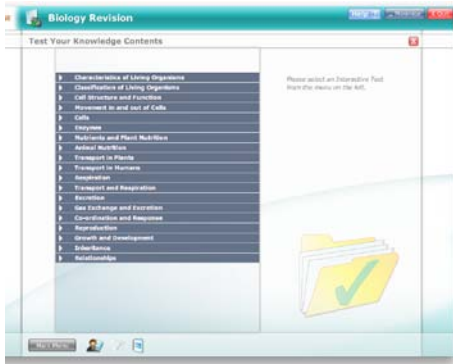

Installing the IGCSE Biology Revision Disk

Insert disk, copy contents of disk into a folder on your home computer

Next

To use IGCSE Biology Revision:

- click on IGCSE Biology
- click on Engine
- click on IGCSE Biology (blue circle)
- the revision program will open as seen in the image below

You'll be able to take practice tests and chart your progress as you go along.

You'll also be able to see samples of the IGCSE test papers and answers, just click on Paper A, B, C, or D.

After you install the disk on your computer, please bring the disk back to Mrs. King so another student can load it on their computer.