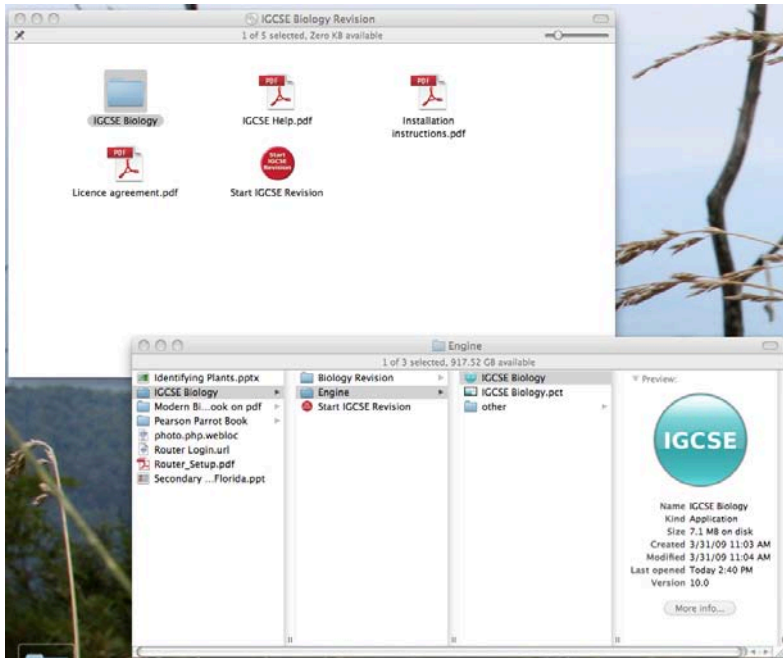

Installing the IGCSE Biology Revision Disk

Insert disk, copy contents of disk into a folder on your home computer

Next

To use IGCSE Biology Revision:

- click on IGCSE Biology
- click on Engine
- click on IGCSE Biology (blue circle)
- the revision program will open as seen in the image below

You'll be able to take practice tests and chart your progress as you go along.

You'll also be able to see samples of the IGCSE test papers and answers, just click on Paper A, B, C, or D.

After you install the disk on your computer, please bring the disk back to Mrs. King so another student can load it on their computer.